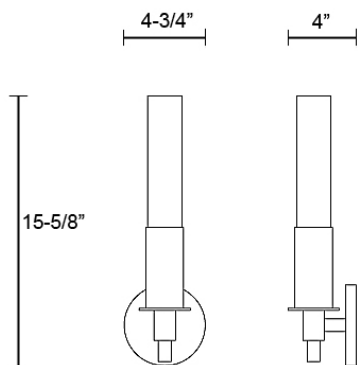

THE SANDRINE | WS104

Dimensions:

Height	Width	Projection	Approx. Weight
15-5/8"	4-3/4"	4"(ADA)	4 lbs

Backplate: 4-3/4" dia x 1/2" deep

Lamping:

- Incandescent
- (1) 40w T-10 Medium Base
- Custom CFL lamping and LED configurations are available on request.