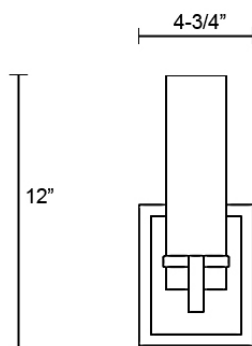

THE FELIX | WS140

Dimensions:

Height	Width	Projection	Approx. Weight
12"	4-3/4"	4"(ADA)	6 lbs

Backplate: 6-1/4" height x 4-3/4" width x 1/2" deep

Lamping:

- Incandescent
- (1) 40w T-10 Medium Base
- Custom CFL lamping and LED configurations are available on request.