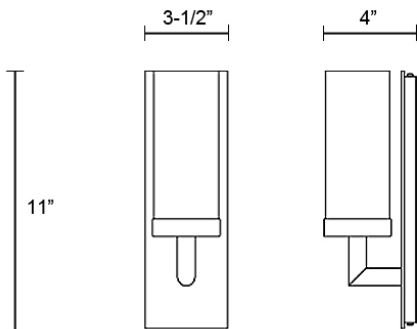

Additional:

UL Listed for Dry/Damp Locations

Custom finishes, sizes, and alternate lamping are also available on request. Please contact our customer service for a quote.