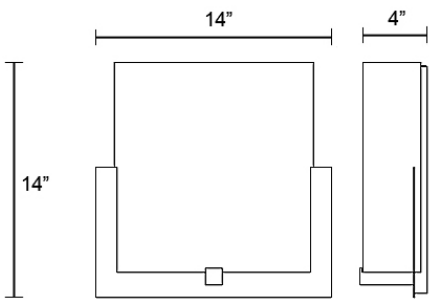

Additional:

UL Listed for Dry/Damp Locations

Custom finishes, sizes, and alternate lamping are also available on request. Please contact our customer service for a quote.