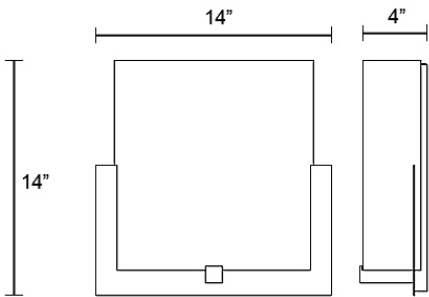

Additional:

UL Listed for Dry/Damp Locations

Custom finishes, sizes, and alternate lamping are also available on request. Please contact our customer service for a quote.