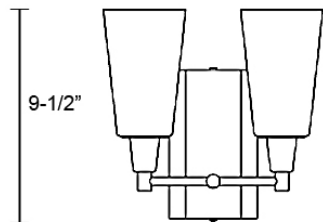

Dimensions:

Height	Width	Projection	Approx. Weight
9-1/2"	10"	4-1/2"	5 lbs

Backplate: 6-3/4" height x 4" width x 11/16" deep

Lamping:

- Incandescent
- Candelabra Base • (2) 60w, B-10
- Custom CFL lamping and LED configurations are available on request.