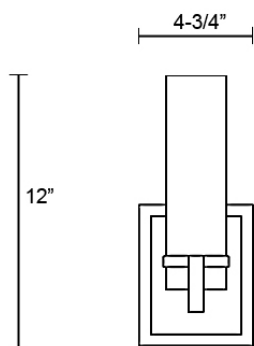

THE FELIX | WS140

Dimensions:

Height	Width	Projection	Approx. Weight
12"	4-3/4"	4"(ADA)	6 lbs

Backplate: 6-1/4" height x 4-3/4" width x 1/2" deep

Lamping:

- Incandescent
- (1) 40w T-10 Medium Base
- Custom CFL lamping and LED configurations are available on request.