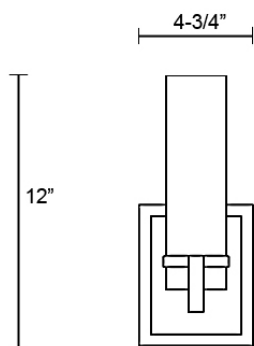

THE FELIX | WS140

**Dimensions:**

Height	Width	Projection	Approx. Weight
12"	4-3/4"	4"(ADA)	6 lbs

Backplate: 6-1/4" height x 4-3/4" width x 1/2" deep

**Lamping:**

- Incandescent
- (1) 40w T-10 Medium Base
- Custom CFL lamping and LED configurations are available on request.