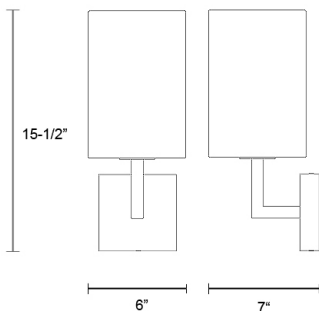

Additional:

UL Listed for Dry/Damp Locations

Custom finishes, sizes, and alternate lamping are also available on request. Please contact our customer service for a quote.