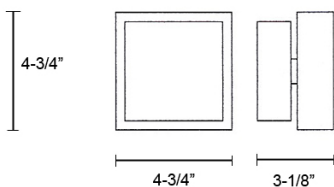

Additional:

UL Listed for Dry/Damp Locations

Custom finishes, sizes, and alternate lamping are also available on request. Please contact our customer service for a quote.