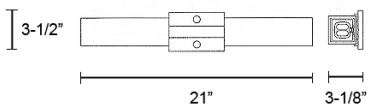

Additional:

UL Listed for Dry/Damp Locations

Custom finishes, sizes, and alternate lamping are also available on request. Please contact our customer service for a quote.